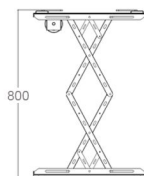

LyftSlimXS

LY-XS : 800mm Vertical

Specialised in thin space within Ceiling installation. Duo frame anti vibration system.

Composite Aluminium frame for weight up to 20kg Projector.

Length range 170-750mm | Projector height 135mm - Total internal depth require : 170mm

Control Channel: Wireless remote, RS 485, 12V Dry Contact, IP(additional Module)

LY-XS
Mount height required: 168mm
Extended operation length: 800mm

Wire Management
Chain wire management
Keeps wires neat and tidy

Ceiling Opening
550 x 550

*All measurements in mm