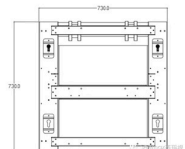

### Models

- LY-S1 - 1000mm
- LY-S2 - 2000mm

**LY-S1**  
Mount height required: 223.5 - 1020  
Extended operation length: 230 - 850

**LY-S2**  
Mount height required: 320 - 1720  
Extended operation length: 315 - 1910

**Max. Projector Size**  
500 x 600 x 241

**Ceiling Opening**  
730 x 730

\*All measurements in mm