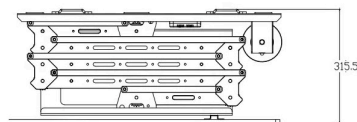

# LyftSlim

LY-S1 : 1000mm Vertical

Specialised in thin space within Ceiling installation. Duo frame anti vibration system.

Composite Aluminium frame for weight up to 40kg Projector.

Multiple models available: Length range 1000 - 2000mm

### Models

- LY-S1 - 1000mm
- LY-S2 - 2000mm

**LY-S1**  
Mount height required: 223.5 - 1020  
Extended operation length: 230 - 850

**LY-S2**  
Mount height required: 320 - 1720  
Extended operation length: 315 - 1910

**Max. Projector Size**  
500 x 600 x 241

**Ceiling Opening**  
730 x 730

\*All measurements in mm