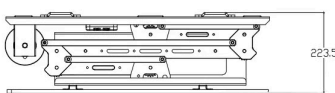

# LyftSlim

LY-S1 : 1000mm Vertical

Specialised in thin space within Ceiling installation. Duo frame anti vibration system.

Composite Aluminium frame for weight up to 40kg Projector.

Multiple models available: Length range 1000 - 2000mm

### Models

- LY-S1 - 1000mm
- LY-S2 - 2000mm

**LY-S1**  
Mount height required: 223.5 - 1020  
Extended operation length: 230 - 850

**LY-S2**  
Mount height required: 320 - 1720  
Extended operation length: 315 - 1910

**Max. Projector Size**  
500 x 600 x 241

**Ceiling Opening**  
730 x 730

\*All measurements in mm