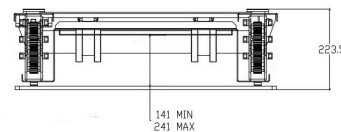

### Models

- LY-S1 - 1000mm
- LY-S2 - 2000mm

**LY-S1**  
Mount height required: 223.5 - 1020  
Extended operation length: 230 - 850

**LY-S2**  
Mount height required: 320 - 1720  
Extended operation length: 315 - 1910

**Max. Projector Size**  
500 x 600 x 241

**Ceiling Opening**  
730 x 730

\*All measurements in mm