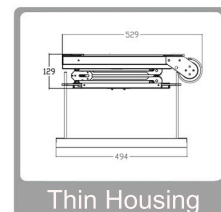

#### Models

- LY-5 - 500mm
- LY-10 - 1000mm
- LY-15 - 1500mm
- LY-21 - 2100mm

Remote

Joint

Mounting Plate

Mechanism

Thin Housing